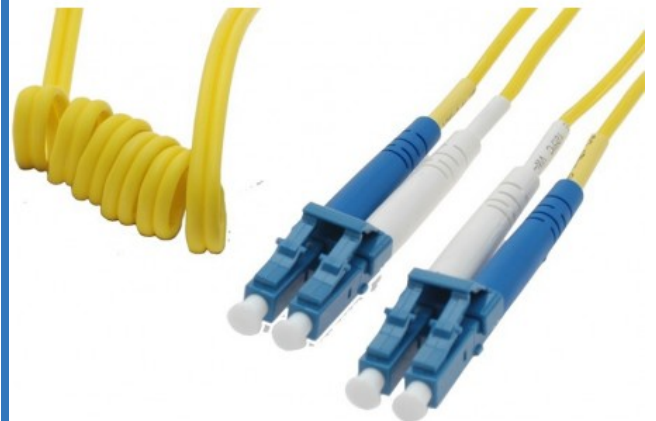

K-FIB-E-LC-S1

Easybend (Flexible) Fiber cable, single mode LC-
LC, 1m, 9 / 125my, Yellow, LSZH, Duplex

FEATURES

- Easybend Fiber Cable
- Single mode
- Duplex
- 2 x LC connectors, at each end, 9 / 125my
- Yellow
- 1m
- Discount on large quantities

K-FIB-E-LC-S1

SPECIFICATIONS

Farve	:	Yellow
Diameter	:	Core 9/125my
Fiber	:	LC-LC
Kabel	:	1m
Fibermode	:	Singlemode
Fibertype	:	OS1