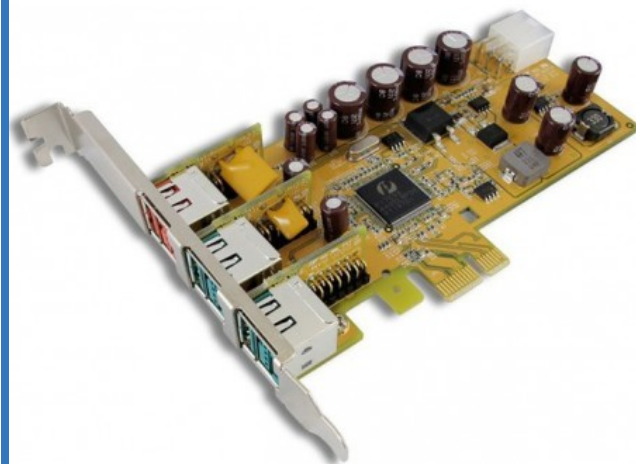

Powered USB PCI Express kort

FEATURES

Powered USB PCI Express kort, 2 x 12V, 1 x 24V

SPECIFICATIONS

Forsyning	:	2 x 12V 3A, 1 x 24V 3A
Interface	:	PCI Express 2.0 (x1)
OS SUPPORT	:	Understøtter Windows 2000, 2003, 2008, 2008R2, 2012, XP, Vista og Windows 7,8
Porte	:	3 x Powered USB 2.0 porte